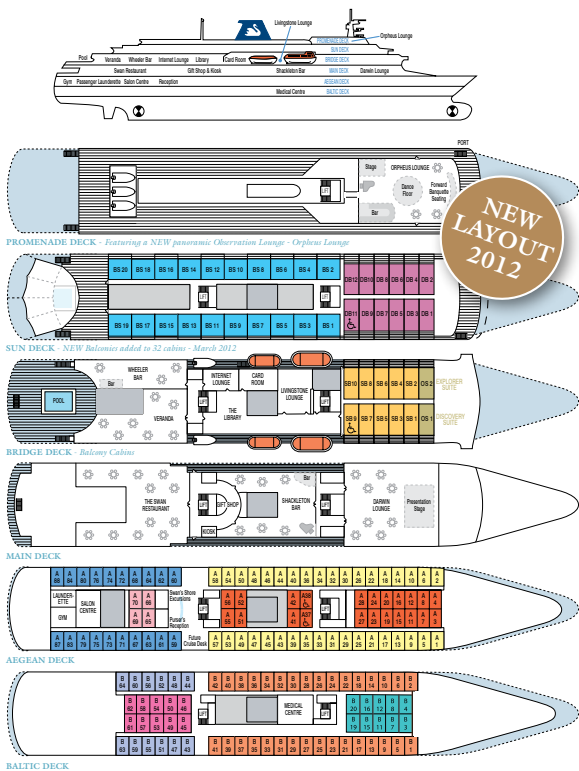

Issue2. 20 Mar 12

For more information contact your Travel Agent or call 02 9959 1382 | www.swanhellenic.com.au

SWAN HELLENIC SPECIAL DISCOVERY OFFERS 2012

Departs	Cruise	Days	Itinerary	Brochure fare AUS Fares from
19 Jul 12	GARDENS of the CELTIC FRINGE	14	Portsmouth, Dublin, Portrush, Killybegs, Glengarriff, Cork, Isles of Scilly, Falmouth, St. Peter Port, Rouen, Portsmouth	UP TO £100* per outside cabin \$4,585
01 Aug 12	SOUTH to the MEDITERRANEAN	15	Portsmouth, St. Peter Port, La Coruna, Oporto, Cadiz, Malaga, Cartagena, Palma, Cagliari, Trapani, Valletta	UP TO £100* per outside cabin \$4,425
15 Aug 12	VENICE and the ADRIATIC	15	Valletta, Dubrovnik, Korcula, Split, Trieste, Venice, Pula, Kotor, Sarande, Itea (Delphi), Corinth Canal, Piraeus (Athens)	UP TO £100* per outside cabin \$4,555
24 Oct 12	THE MEDITERRANEAN WORLD	15	Naples, Livorno (Pisa/Florence), Civitavecchia (Rome), Ajaccio, Alghero, Palermo, Trapani, La Goulette, Sousse, Valletta	UP TO £100* per outside cabin \$4,625
21 Nov 12	PASSAGE to OMAN	15	Safaga, Djibouti, Salalah, Muscat, Khasab, Dubai	UP TO £100* per outside cabin \$3,315

The New Orpheus lounge provides comfort and panoramic views at the forward end of the ship while innovative design has extended the Shackleton's Bar and increased the number of balcony suites to 23% of all the cabin accommodation aboard. All 181 passenger cabins have been upgraded with new en-suite bathroom, plus many more new features which has enhanced the classic liner style of *Minerva*.